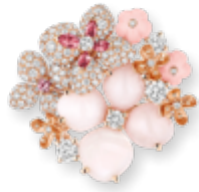

- Reference 082787
- Order now
- Add to my selection

See in the same collection

- •

[Hortensia "Aube Rosée" brooch](#)

- •